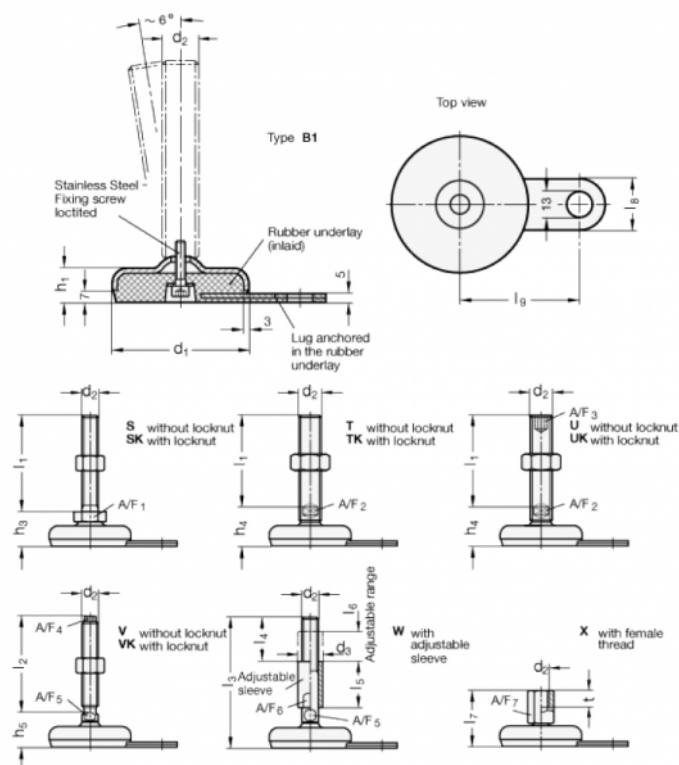

Article number: 203360M1675B1T
 Description: E+G levelling foot
 GN 33-60-M16-75-B1-T, Stainless steel
 Note: T Without nut, Wrench flat at the bottom

Measures

- A/F2 = 12
- d1 = 60
- d2 = M16
- h1 = 19
- h4 = 33
- l1 = 75
- l8 = 25
- l9 = 50